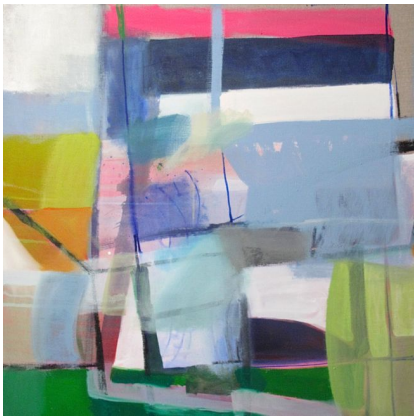

SALLY KING BENEDICT

WOMEN IN ABSTRACT  
HIDELL BROOKS  
2014

**Ground Works**

40 x 40 on linen  
oil, acrylic, ink, gouache and charcoal  
\$4800

**Perla's**

36 x 48 on canvas  
oil, acrylic, ink, gouache and charcoal  
\$4800

**Case in Green**

48 x 52 on linen  
oil, acrylic, ink, gouache and charcoal  
\$6200

**Case in Pink**

48 x 52 on linen  
oil, acrylic, ink, gouache and charcoal  
\$6200

**South Congress**  
48 x 60 on linen  
oil, acrylic, ink, gouache and charcoal  
\$6800

**Limon Still**  
30 x 24 on linen  
oil, acrylic, ink, gouache and charcoal  
\$3600

**Flag Pole**  
50 x 44 on canvas  
oil, acrylic, ink, gouache and charcoal  
\$5200