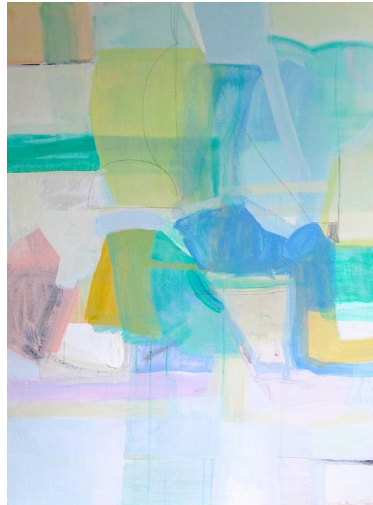

SALLY KING BENEDICT

WOMEN IN ABSTRACT  
HIDELL BROOKS  
2014

**Ground Works**

40 x 40 on linen  
oil, acrylic, ink, gouache and charcoal  
\$4800

**Perla's**

36 x 48 on canvas  
oil, acrylic, ink, gouache and charcoal  
\$4800

**Case in Green**

48 x 52 on linen  
oil, acrylic, ink, gouache and charcoal  
\$6200

**Case in Pink**

48 x 52 on linen  
oil, acrylic, ink, gouache and charcoal  
\$6200

**South Congress**  
48 x 60 on linen  
oil, acrylic, ink, gouache and charcoal  
\$6800

**Limon Still**  
30 x 24 on linen  
oil, acrylic, ink, gouache and charcoal  
\$3600

**Flag Pole**  
50 x 44 on canvas  
oil, acrylic, ink, gouache and charcoal  
\$5200